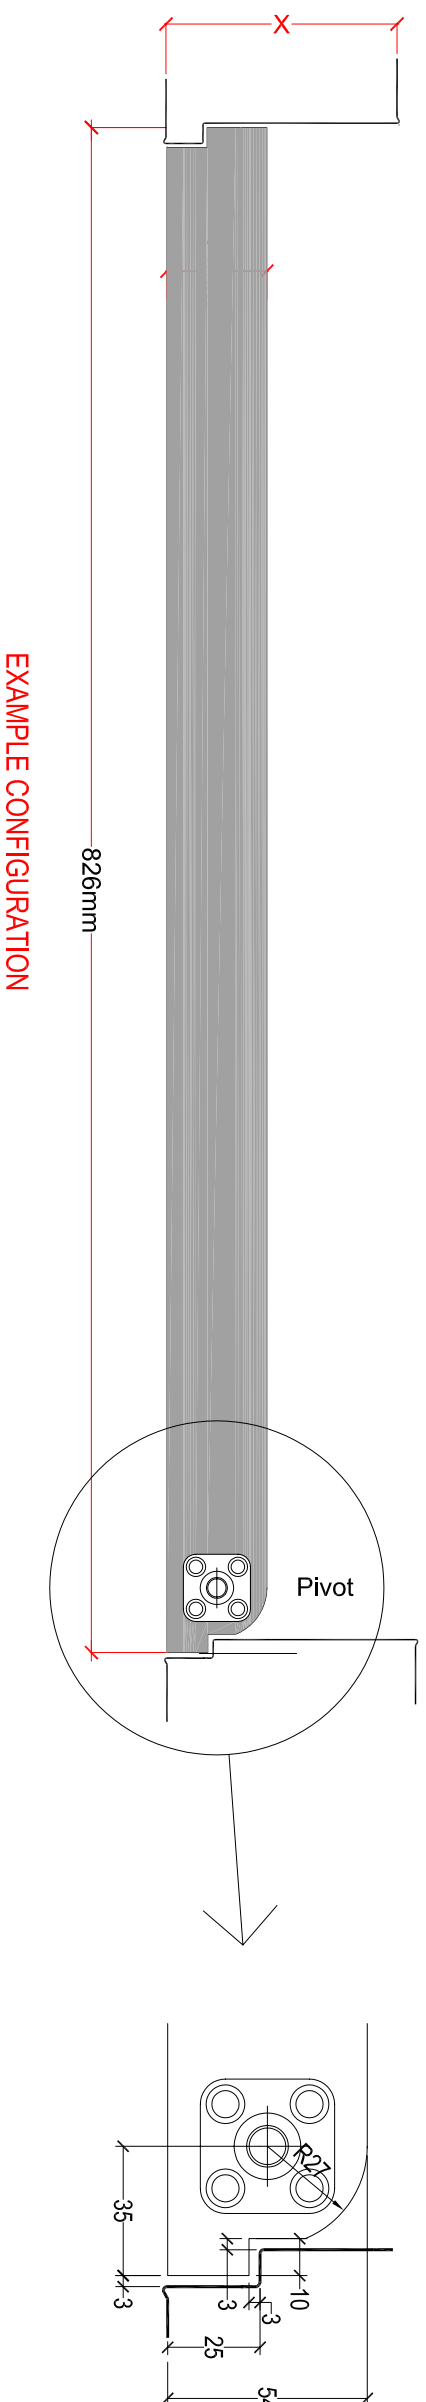

FRAMES MANUFACTURED TO SUIT APPROPRIATE WALL THICKNESSES

Designed by	Checked by	Approved by	Date	Date
AUTHOR	CHECKED_BY	ENG_APPROVED_BY		CREATION_DATE

Em-B Solutions Ltd  
 42-44 Burley Road, Leeds, LS1JX  
 tel 0113 245 9559 / fax 0113 245 9779 / email info@em-b.co.uk

COMPANY		PART_NUMBER		Edition	Sheet
				01	1
TITLE					